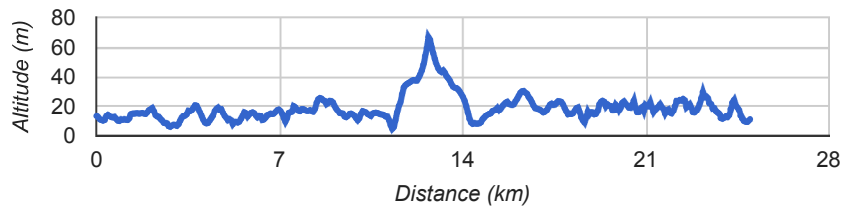

mapometer.com

Max Height: 67m  
 Min Height: 5m  
 Total Asc: 294m  
 Total Desc: 297m

**Route Information**

Distance: 25.06 km