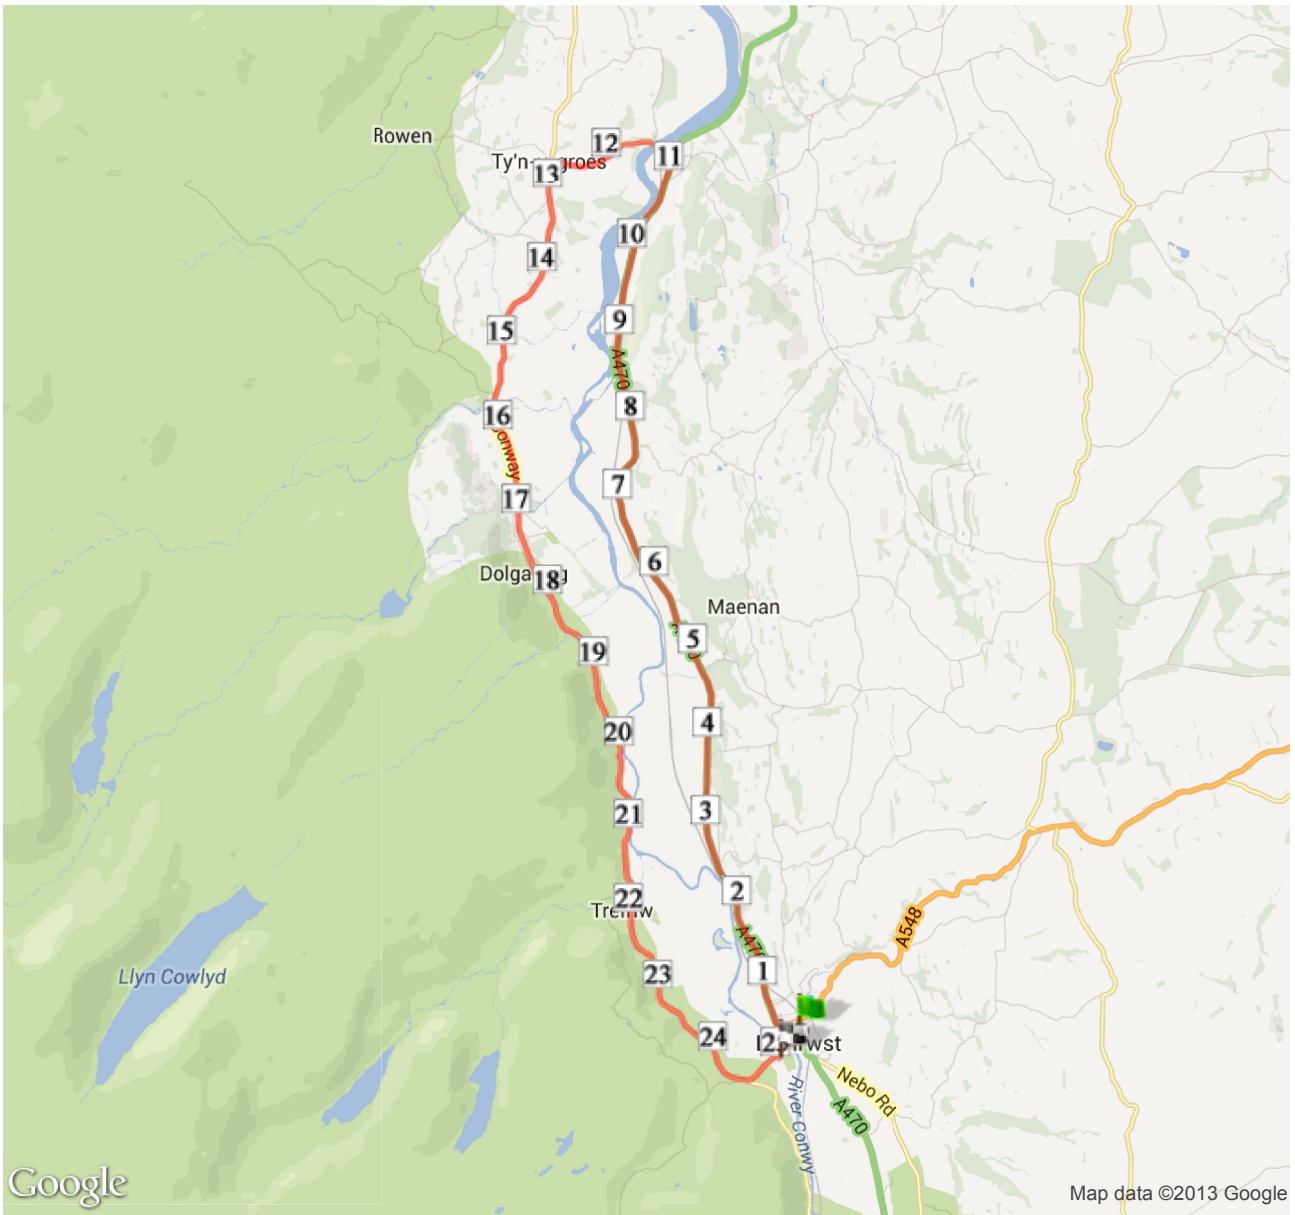

mapometer.com

Max Height: 67m  
 Min Height: 5m  
 Total Asc: 294m  
 Total Desc: 297m

**Route Information**

Distance: 25.06 km