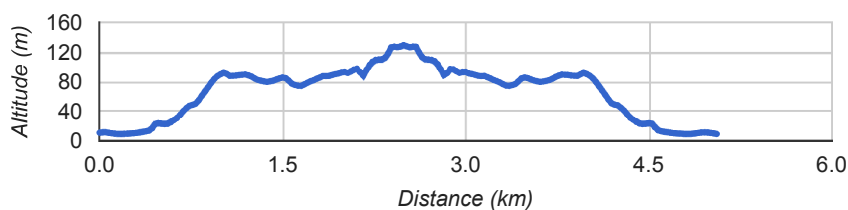

mapometer.com

Max Height: 129m
 Min Height: 9m
 Total Asc: 197m
 Total Desc: 198m

Route Information

Distance: 5.06 km