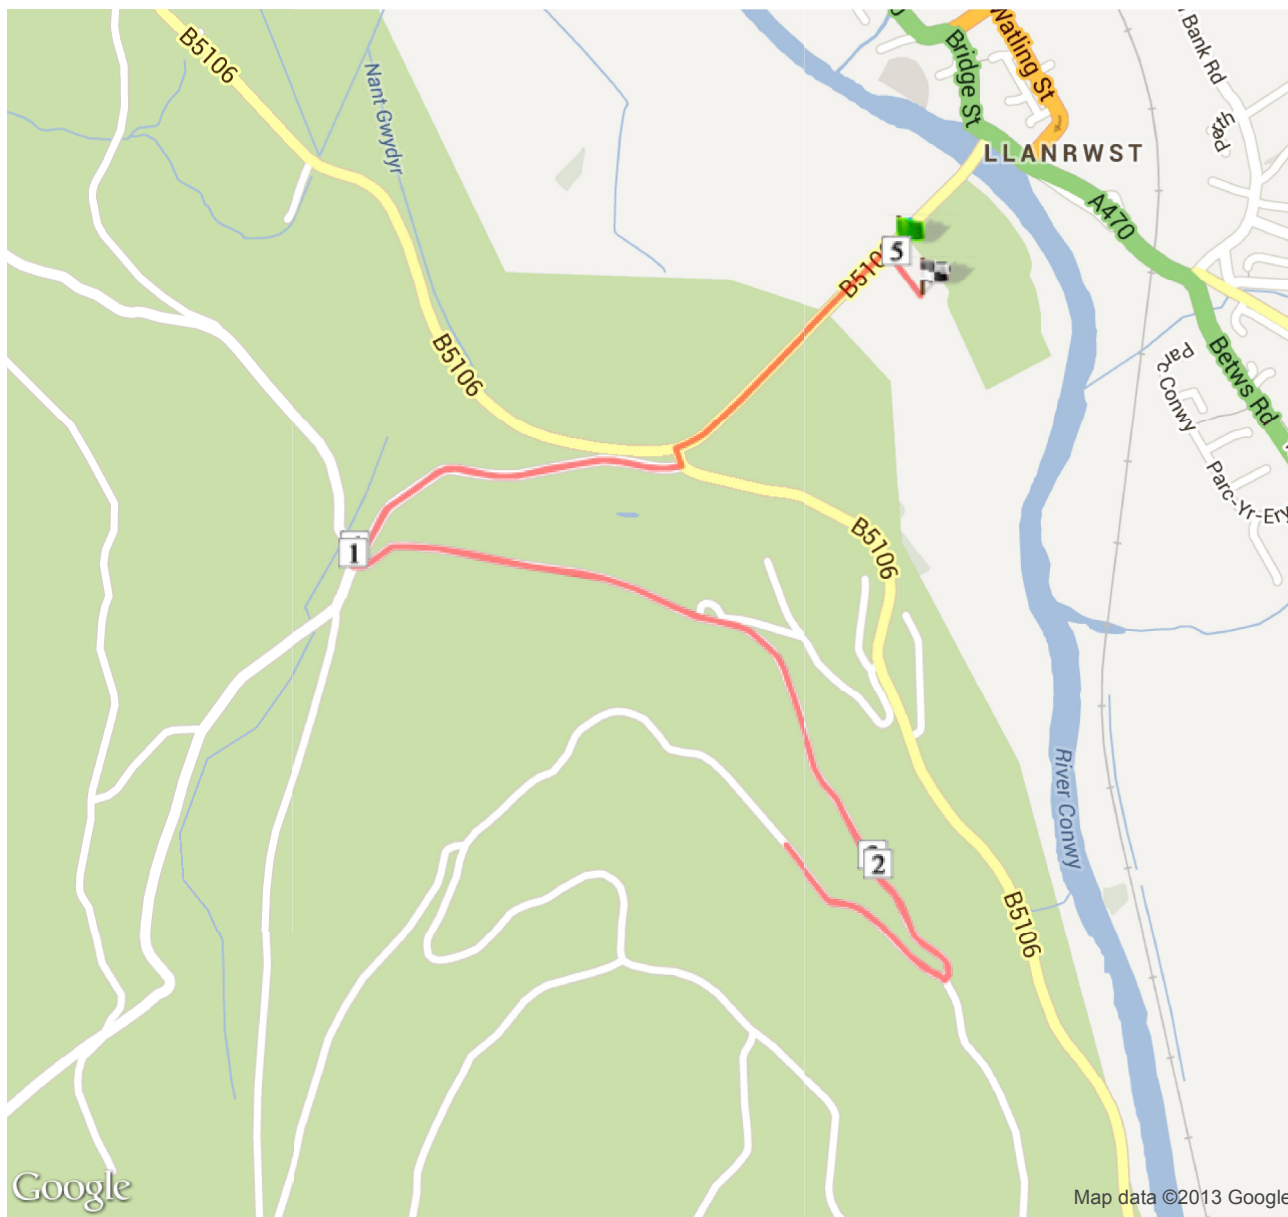

mapometer.com

Max Height: 129m
 Min Height: 9m
 Total Asc: 197m
 Total Desc: 198m

Route Information

Distance: 5.06 km